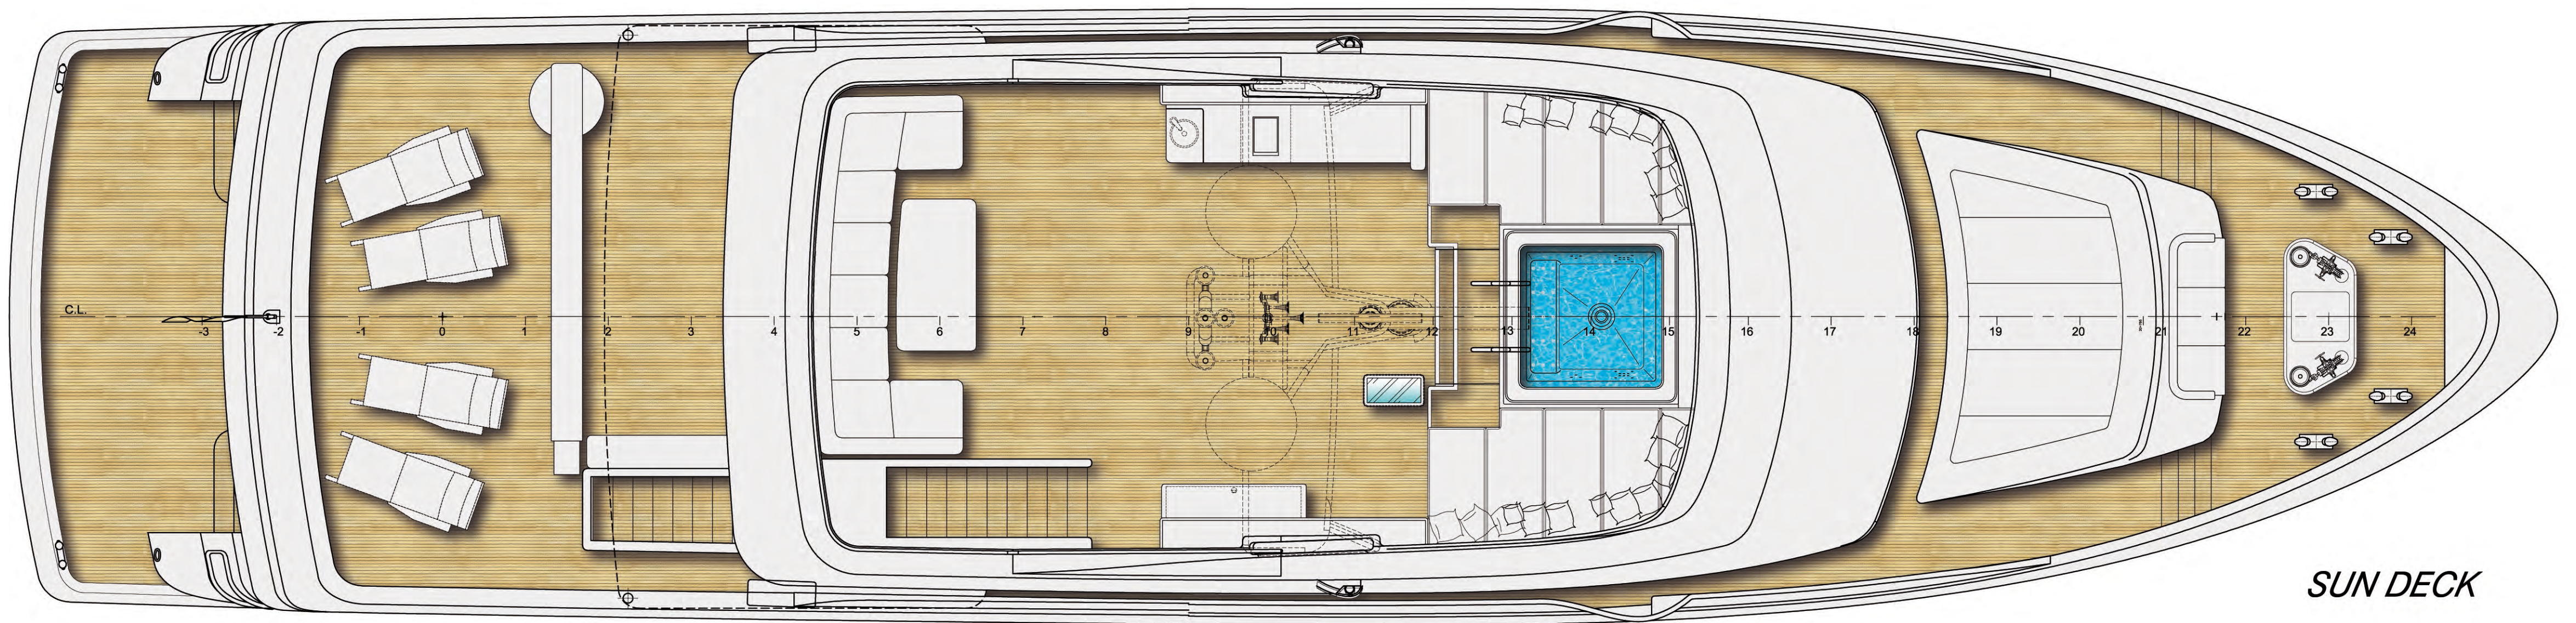

PROFILE

SUN DECK

UPPER DECK

MAIN DECK

LOWER DECK

General Arrangement Plan	
Shipyard:	PROJECT: Darwin 102
CANTIERE DELLE MARCHE	L.O.A. 30.80m x max beam 7.43m x Draught 4.00m
Interior design: BERGHOFF CUTSCHILD	scale: 1:50
Exterior design: PFA PARTNERS	Sheet: A0
	last date issue: 27.08.2016
	designers: PFA & PARTNERS SRL
	approved by: A - preliminary, B - intermediate, C - As built
	eng code: 102 GAP STANDARD MASTER A0
	A