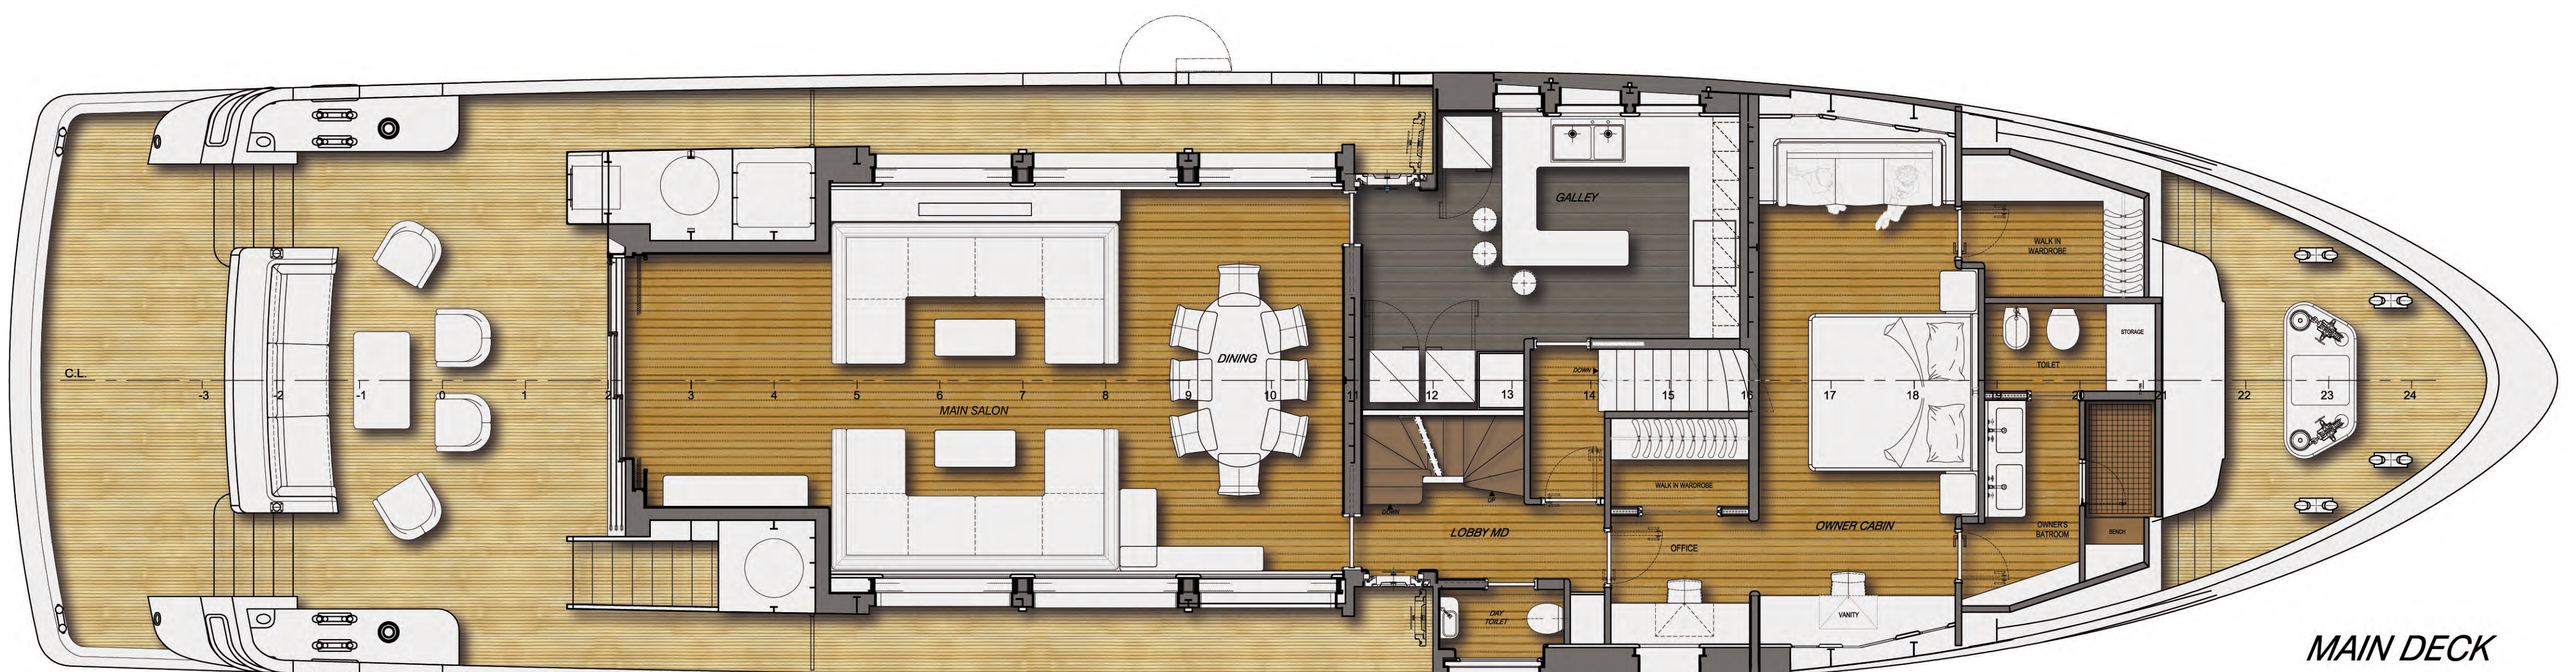

PROFILE

SUN DECK

UPPER DECK

MAIN DECK

LOWER DECK

General Arrangement Plan	
Shipyard:	PROJECT: Darwin 102
CANTIERE DELLE MARCHE	L.O.A. 30.80m x max beam 7.43m x Draught 4.00m
Interior design: BERGHOFF CUTSCHILD	scale: 1:50
Exterior design: PFA PARTNERS	Sheet: A0
	last date issue: 27.08.2016
	designers: PFA & PARTNERS SRL
	approved by: A - preliminary, B - intermediate, C - As built
	eng code: 102 GAP STANDARD MASTER A0
	A