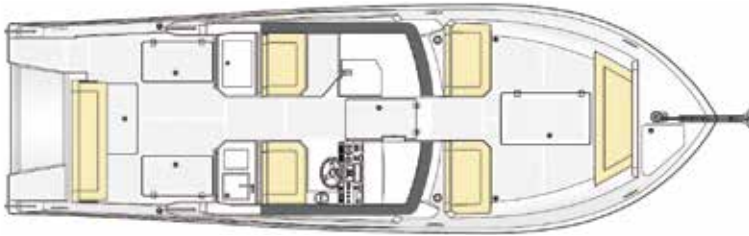

SILVERCRAFT 31 HT

Specifications

Length overall	: 30 ft 9 in (9.40 m)
Beam	: 9 ft 10 in (3.00 m)
Draft	: 1 ft 7 in (0.50 m)
Displacement	: 3 t approximately
Fuel tank capacity	: 200 US gal (755 l)
Water tank capacity	: 40 US gal (150 l)
Recommended horsepower	: 600 hp